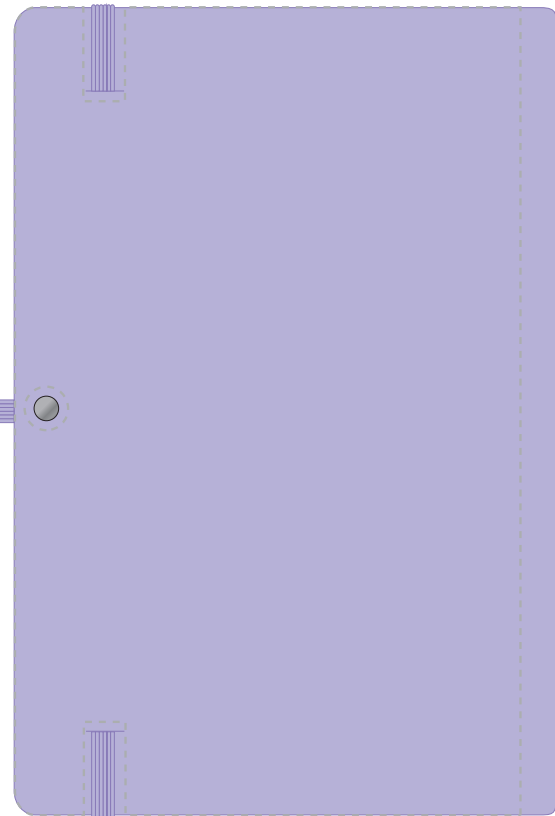

We stock this item in the following colours

**PANTONE REFERENCE(S)**

Product Image for visualisation
- colours may vary

● Debossing / Foil Blocking
(Edge to Edge)

ARTWORK SCALE 50%

ARTWORK SCALE 50%

The dashed line is to demonstrate print area and will not appear on your printed item

To proceed, please approve visual via the online system.

ARTWORK SCALE 100%
Max print area: 134mm x 214mm

ARTWORK SCALE 100%
Max print area: 134mm x 214mm